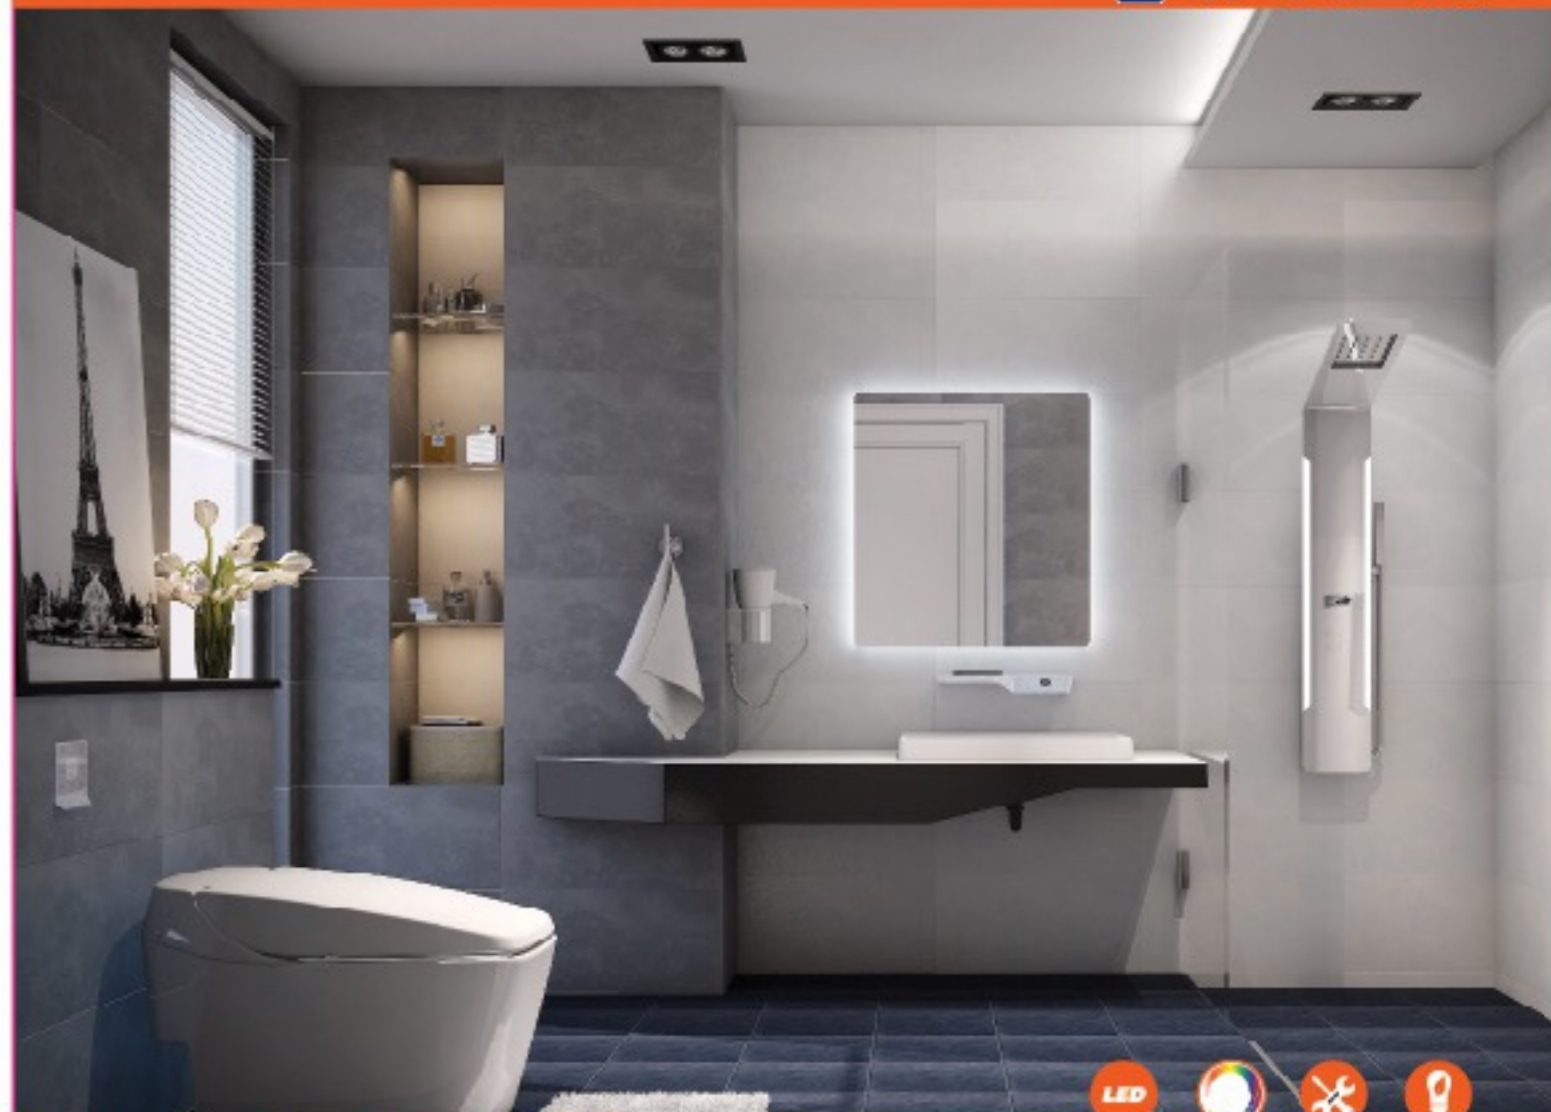

KHÔNG GIAN THƯ GIÃN

Bathroom & wall lamp Products